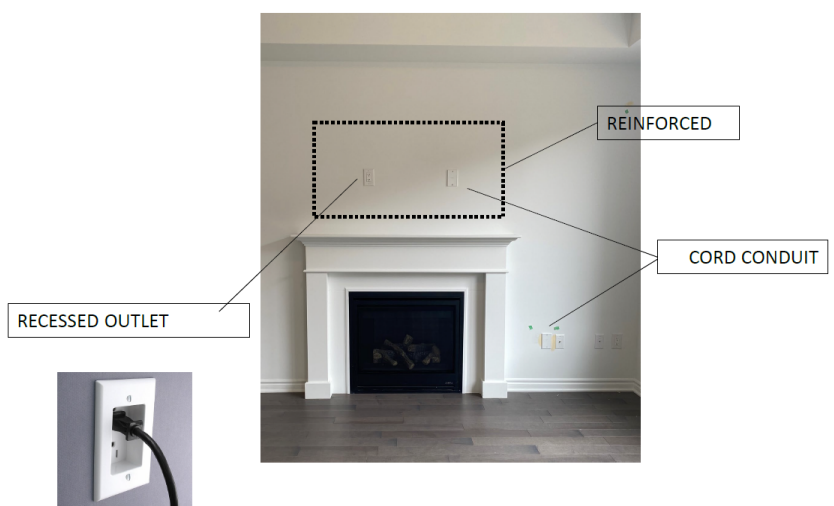

ELECTRICAL OUTLET - Starting at \$109*
Location specific.

SCREWLESS WALL PLATES - Starting at \$609*

DIMMER SWITCH - Starting at \$220*

Capped Electrical Ceiling Box

Screwless Wall Plates and Dimmer Switch